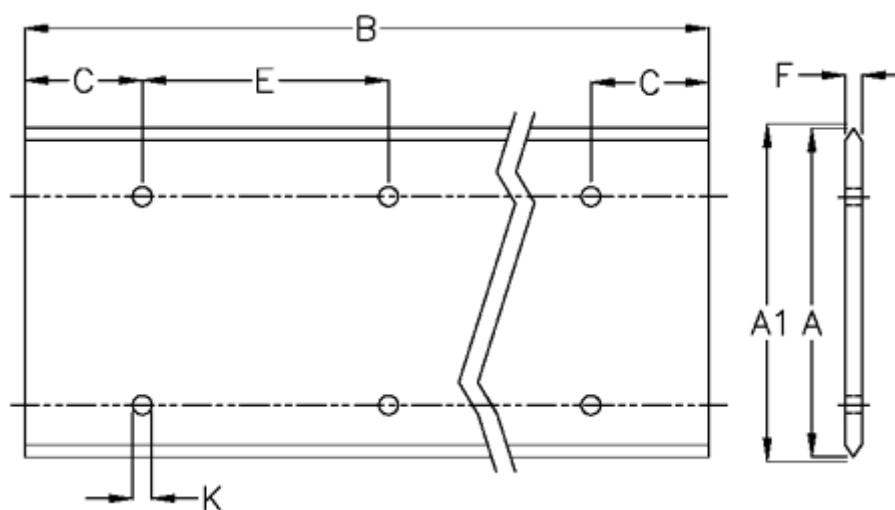

Article number: 057124123362

Description: Hepco GV3 slide L 120 L2336 P2
with counterbored holes

Measures

A	= 120
A1	= 120.81
B	= 2336
C	= 88.0
E	= 180
F	= 9.43
For bearing	= J54
K	= 11.5xM10

Precision type	= P2
Weight kg/1000	= 8.50